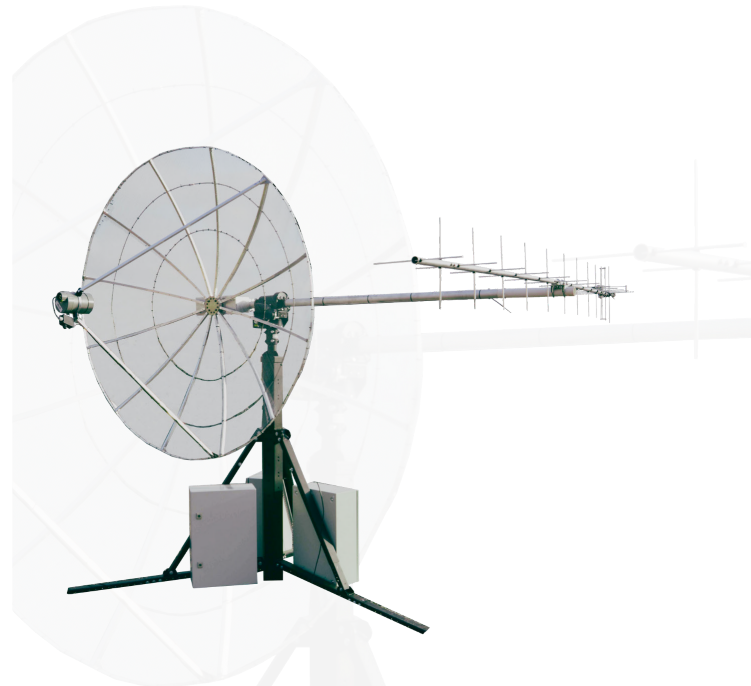

WISESAT GROUND STATION

OVERVIEW

WISESAT ground station is a flexible and turnkey solution to nano & picosatellite control in the UHF, VHF and S-band Ranges.

The station includes all radio frequency, power distribution and networking systems for autonomous and secure remote operations. The ground station consists of a Yagi antenna, operating in UHF frequencies and parabolic antenna for S-band frequencies.

Additionally, it has three cabinets, which contain necessary elements for software and communications. This results in a very densely packed system that makes it highly portable despite its size of 2 meters from ground to stand of the antennas.

MECHANICAL STRUCTURE

- Compact Setup that assures stability against winds (up to 120 km/h)

REMOTE OPERATIONS & SECURE CONNECTION

- 3G/4G Backhaul
- Live View Full HD Camera
- Firewall Connection

ANTENNA & ROTATOR SYSTEM

- Rotator pointing accuracy of 0.5°
- Rotation speeds up to 6°/s
- 1.9 m diameter S-band Antenna

TECHNICAL FEATURES

Power	220V Input, Uninterrupted Power Supply Included
Connectivity	3/4G Backhaul, Firewall Included
RF Transceivers	Duplex Operation with 3x dedicated transceivers and 1x SDR
RF Antenna Gain	UHF → 15 dB, S-Band → 31.35 dB
RF UHF Chain	RX LNA Gain → Up to 47 dB, RX LNA NF → < 2 dB
RF S-Band Chain	RX LNA Gain → Up to 66 dB, RX LNA NF → < 2 dB
RF Filter	5 MHz Bandpass filter on Both Bands
Video	Full HD WebCam
Rotator	0.5° Accuracy & 6°/s Rotation Speed
Weatherproofing	IP66 & 120 km/h winds
Weight & Size	220 kg, 2.5x2.5x2.5 m